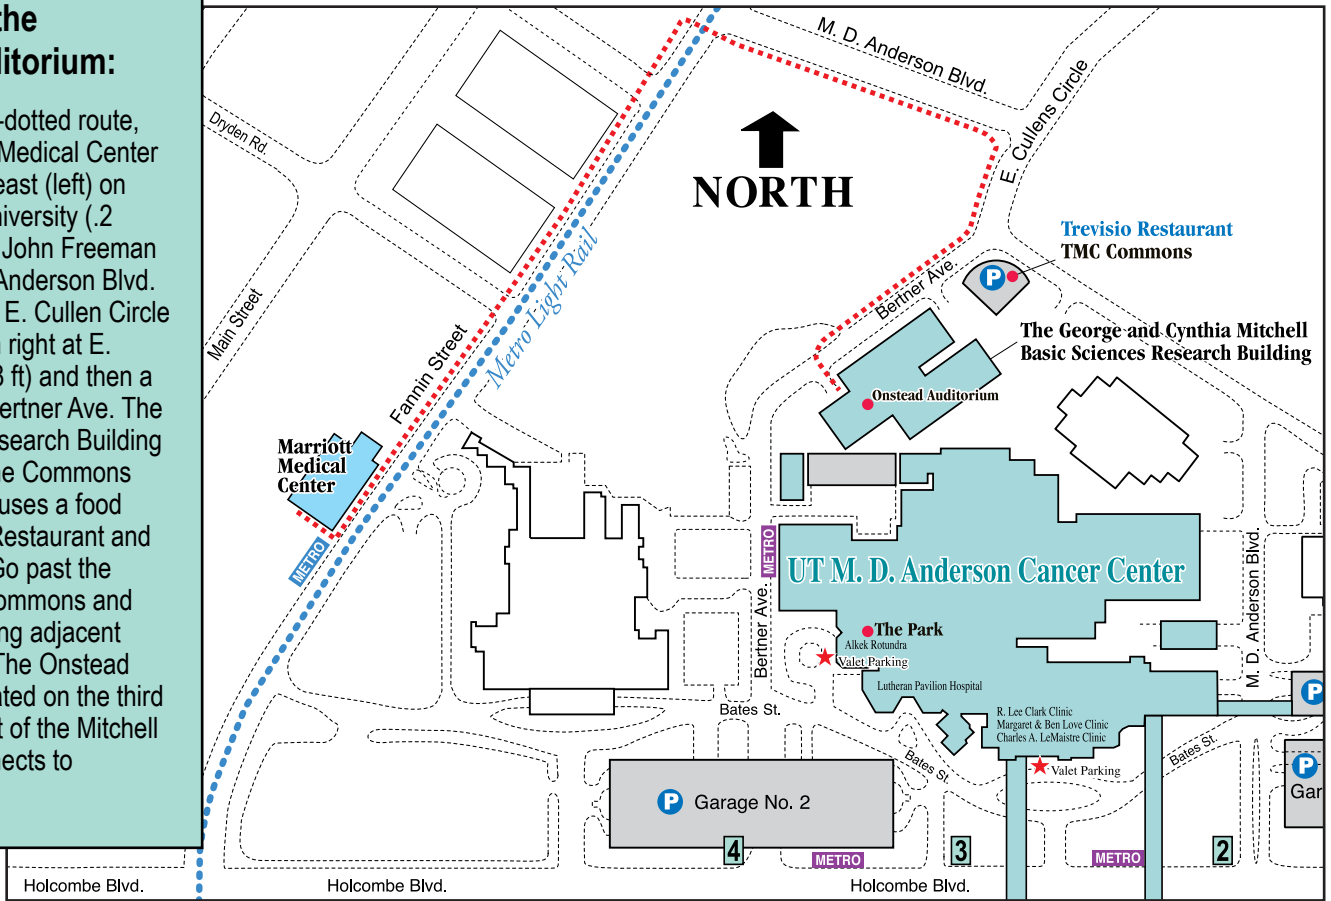

Direction to the Onstead Auditorium:

Following the red-dotted route, from the Marriott Medical Center Hotel, walk northeast (left) on Fannin toward University (.2 mi). Turn right on John Freeman Street aka M. D. Anderson Blvd. and proceed until E. Cullen Circle drive (.1 mi). Turn right at E. Cullen Circle (338 ft) and then a slight right onto Bertner Ave. The Mitchell Basic Research Building is connected to the Commons building which houses a food court, Trevisio's Restaurant and parking garage. Go past the waterfall at the Commons and enter in the building adjacent at 6767 Bertner. The Onstead Auditorium is located on the third floor near the part of the Mitchell building that connects to the Commons.